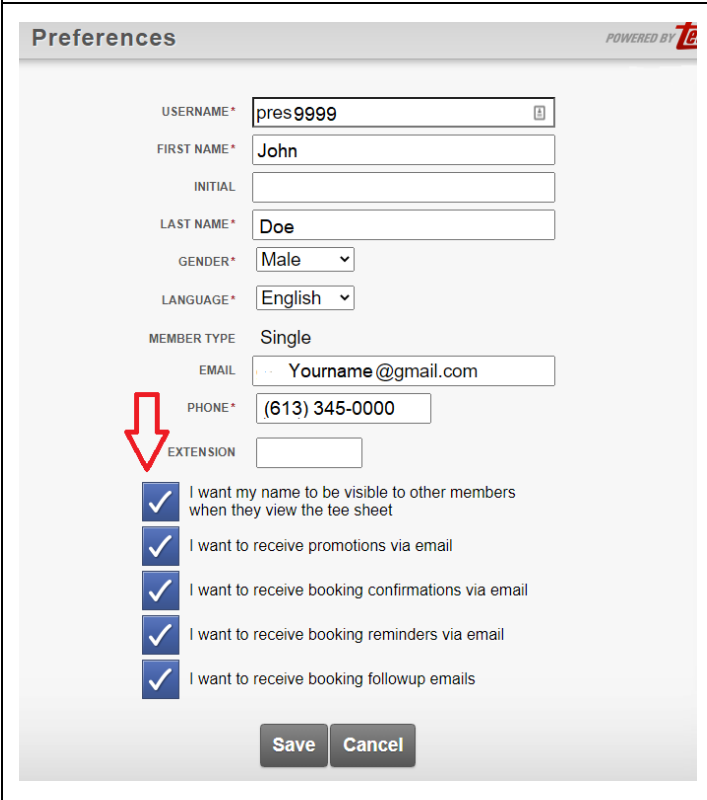

# TeeOn - See other members on Tee sheet

From Main Menu select **“My Account”**

On the next Menu select Preferences.

Select the Checkbox “ I want my name to be visible to other members when they view the Tee sheet.”

This helps you find playing partners you know on the Tee sheet to book Tee times together.

To view Tee sheet Select menu from top left and in drop down menu select “ View Tee Sheet”

You will see the Tee sheet and choose the day you want to look for a Tee time.