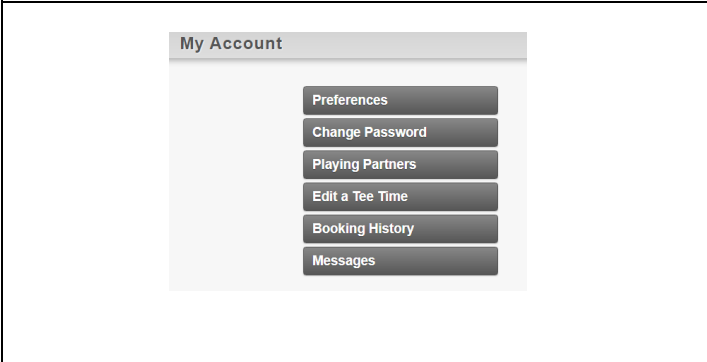

# TeeOn - See other members on Tee sheet

From Main Menu select **“My Account”**

On the next Menu select Preferences.

Select the Checkbox “ I want my name to be visible to other members when they view the Tee sheet.”

This helps you find playing partners you know on the Tee sheet to book Tee times together.

To view Tee sheet Select menu from top left and in drop down menu select “ View Tee Sheet”

You will see the Tee sheet and choose the day you want to look for a Tee time.