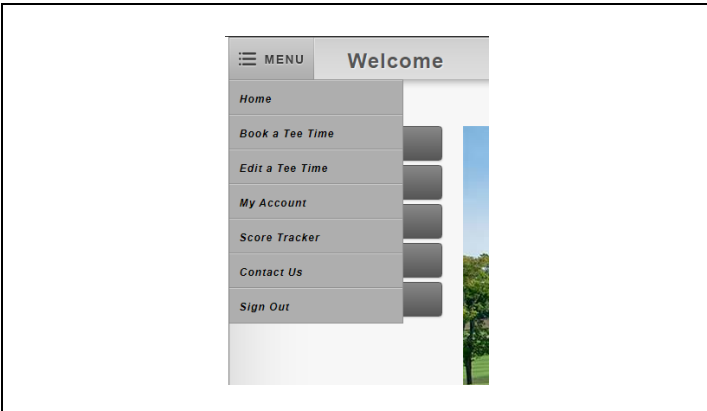

# TeeOn - See other members on Tee sheet

From Main Menu select **“My Account”**

On the next Menu select Preferences.

Select the Checkbox “ I want my name to be visible to other members when they view the Tee sheet.”

This helps you find playing partners you know on the Tee sheet to book Tee times together.

To view Tee sheet Select menu from top left and in drop down menu select “ View Tee Sheet”

You will see the Tee sheet and choose the day you want to look for a Tee time.